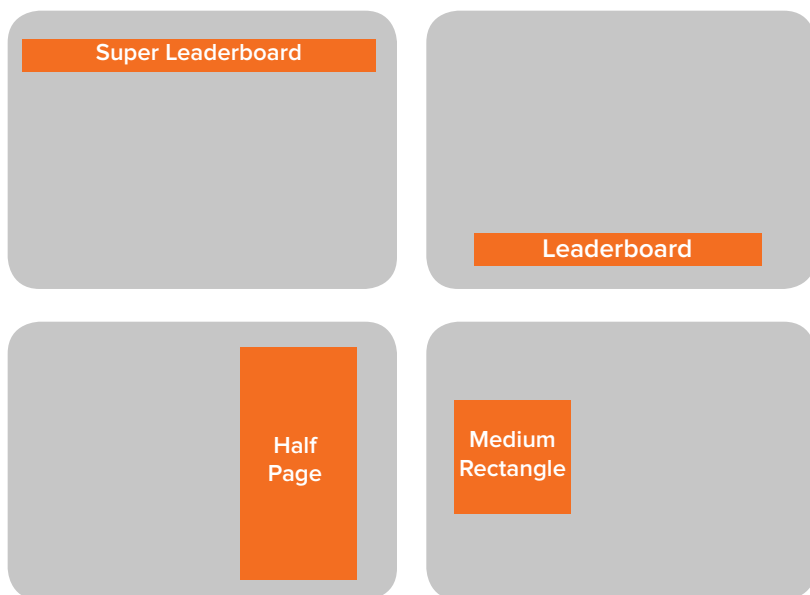

# ADVERTISING SPECIFICATIONS

Ad Unit	Max Size	Dimensions
Super Leaderboard	200kb	970 x 90 <sup>2</sup>
Leaderboard	200kb	728 x 90 <sup>2</sup>
Half Page	200kb	300 x 600 <sup>2</sup>
Medium Rectangle	200kb	300 x 250 <sup>2</sup>
Mobile	50kb	320 x 50 <sup>1</sup>
Email Newsletter Sponsorship (jpg)		600 x 150 <sup>1</sup>

<sup>1</sup>Size reduced proportionately in response user's device size

<sup>2</sup>Types: JPG, PNG, GIF, HTML5

## Video

Resolution: 1080p max

Format: MP4 or MOV preferred; AVI, DAT, DIVX, DV also accepted

Length: Up to 45 seconds

# ADVERTISING SPECIFICATIONS

Format: 300 dpi, PDF, JPG, TIF  
 Color: Four-color, CMYK  
 Fonts and artwork: Must be included

Dimensions	Bleed	Trim	Live
Full Page	8.625 x 11.125	8.375 x 10.875	7.375 x 9.875
2/3 Page Vertical			5 x 10.125
1/2 Page Vertical			3.65 x 10.125
1/2 Page Horizontal			7.5 x 5
1/3 Page Vertical			2.375 x 10.125
1/3 Page Box			5 x 5
1/4 Page			3.65 x 5
Business Directory			1.75 x 1.4125